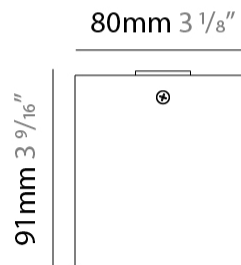

DAU SINGLE SURFACE

D92126R9-

base number Finish Options

1. To build a product code in our configurator select the specify button on the base model # product page
2. To build a manual product code on this datasheet choose from the options listed below in blue font and add the suffix to the base model #

GENERAL

Series: Dau
Subseries: Dau Single
Brand: Milan
Division: Design
Mounting Type: Surface
Mounting Location: Ceiling
Subcategory: Downlight

PHYSICAL

Shape: Cube
Length (mm): 80
Length (in): 3 1/8
Width (mm): 80
Width (in): 3 1/8
Height (mm): 91
Height (in): 3 9/16
Light Distribution: Direct
Fixture Finish: BAL / MWL / BSL
Fixture Material: Extruded Aluminum

ELECTRICAL

Lamp Type: LED
Input Wattage (W): 10
Total Output Wattage (W): 9.3
Dimming: Tri-Mode (Non-Dimming and Phase Dimming (120Vac only) and 0-10V Dimming)
Driver Included: No
Driver Location: Remote
Driver Type: Constant Current
Input Voltage (V): 120 - 277
Constant Current (MA): 350

LED

Number of LEDs: 1
Color Temperature (°K): 3000
Max. Delivered Lumen (lm): 956
CRI: >90 CRI
Lamp Life (hrs): 50000

OPTICAL

RATINGS AND CERTIFICATIONS

Certified By: Certified for North American Standards
IP rating: IP20

PROJECT
TYPE
SPECIFIER
QUANTITY
DATE